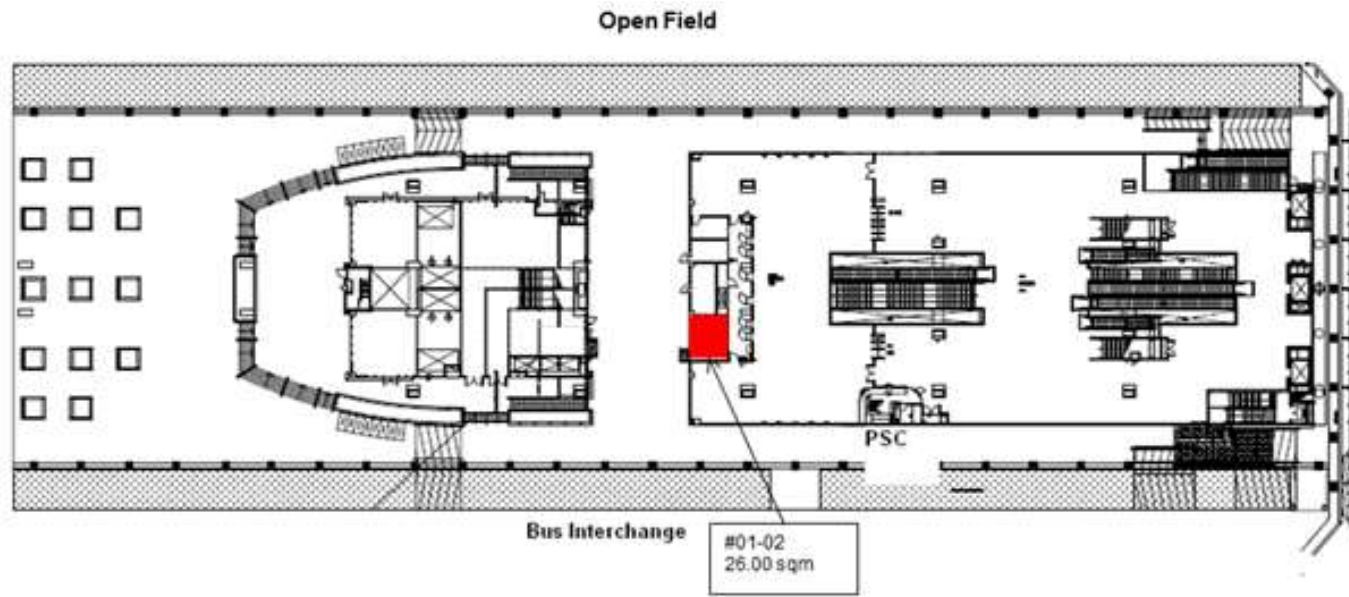

**NE17 – PUNGGOL MRT NEL STATION (STREET LEVEL)**

Not-To-Scale